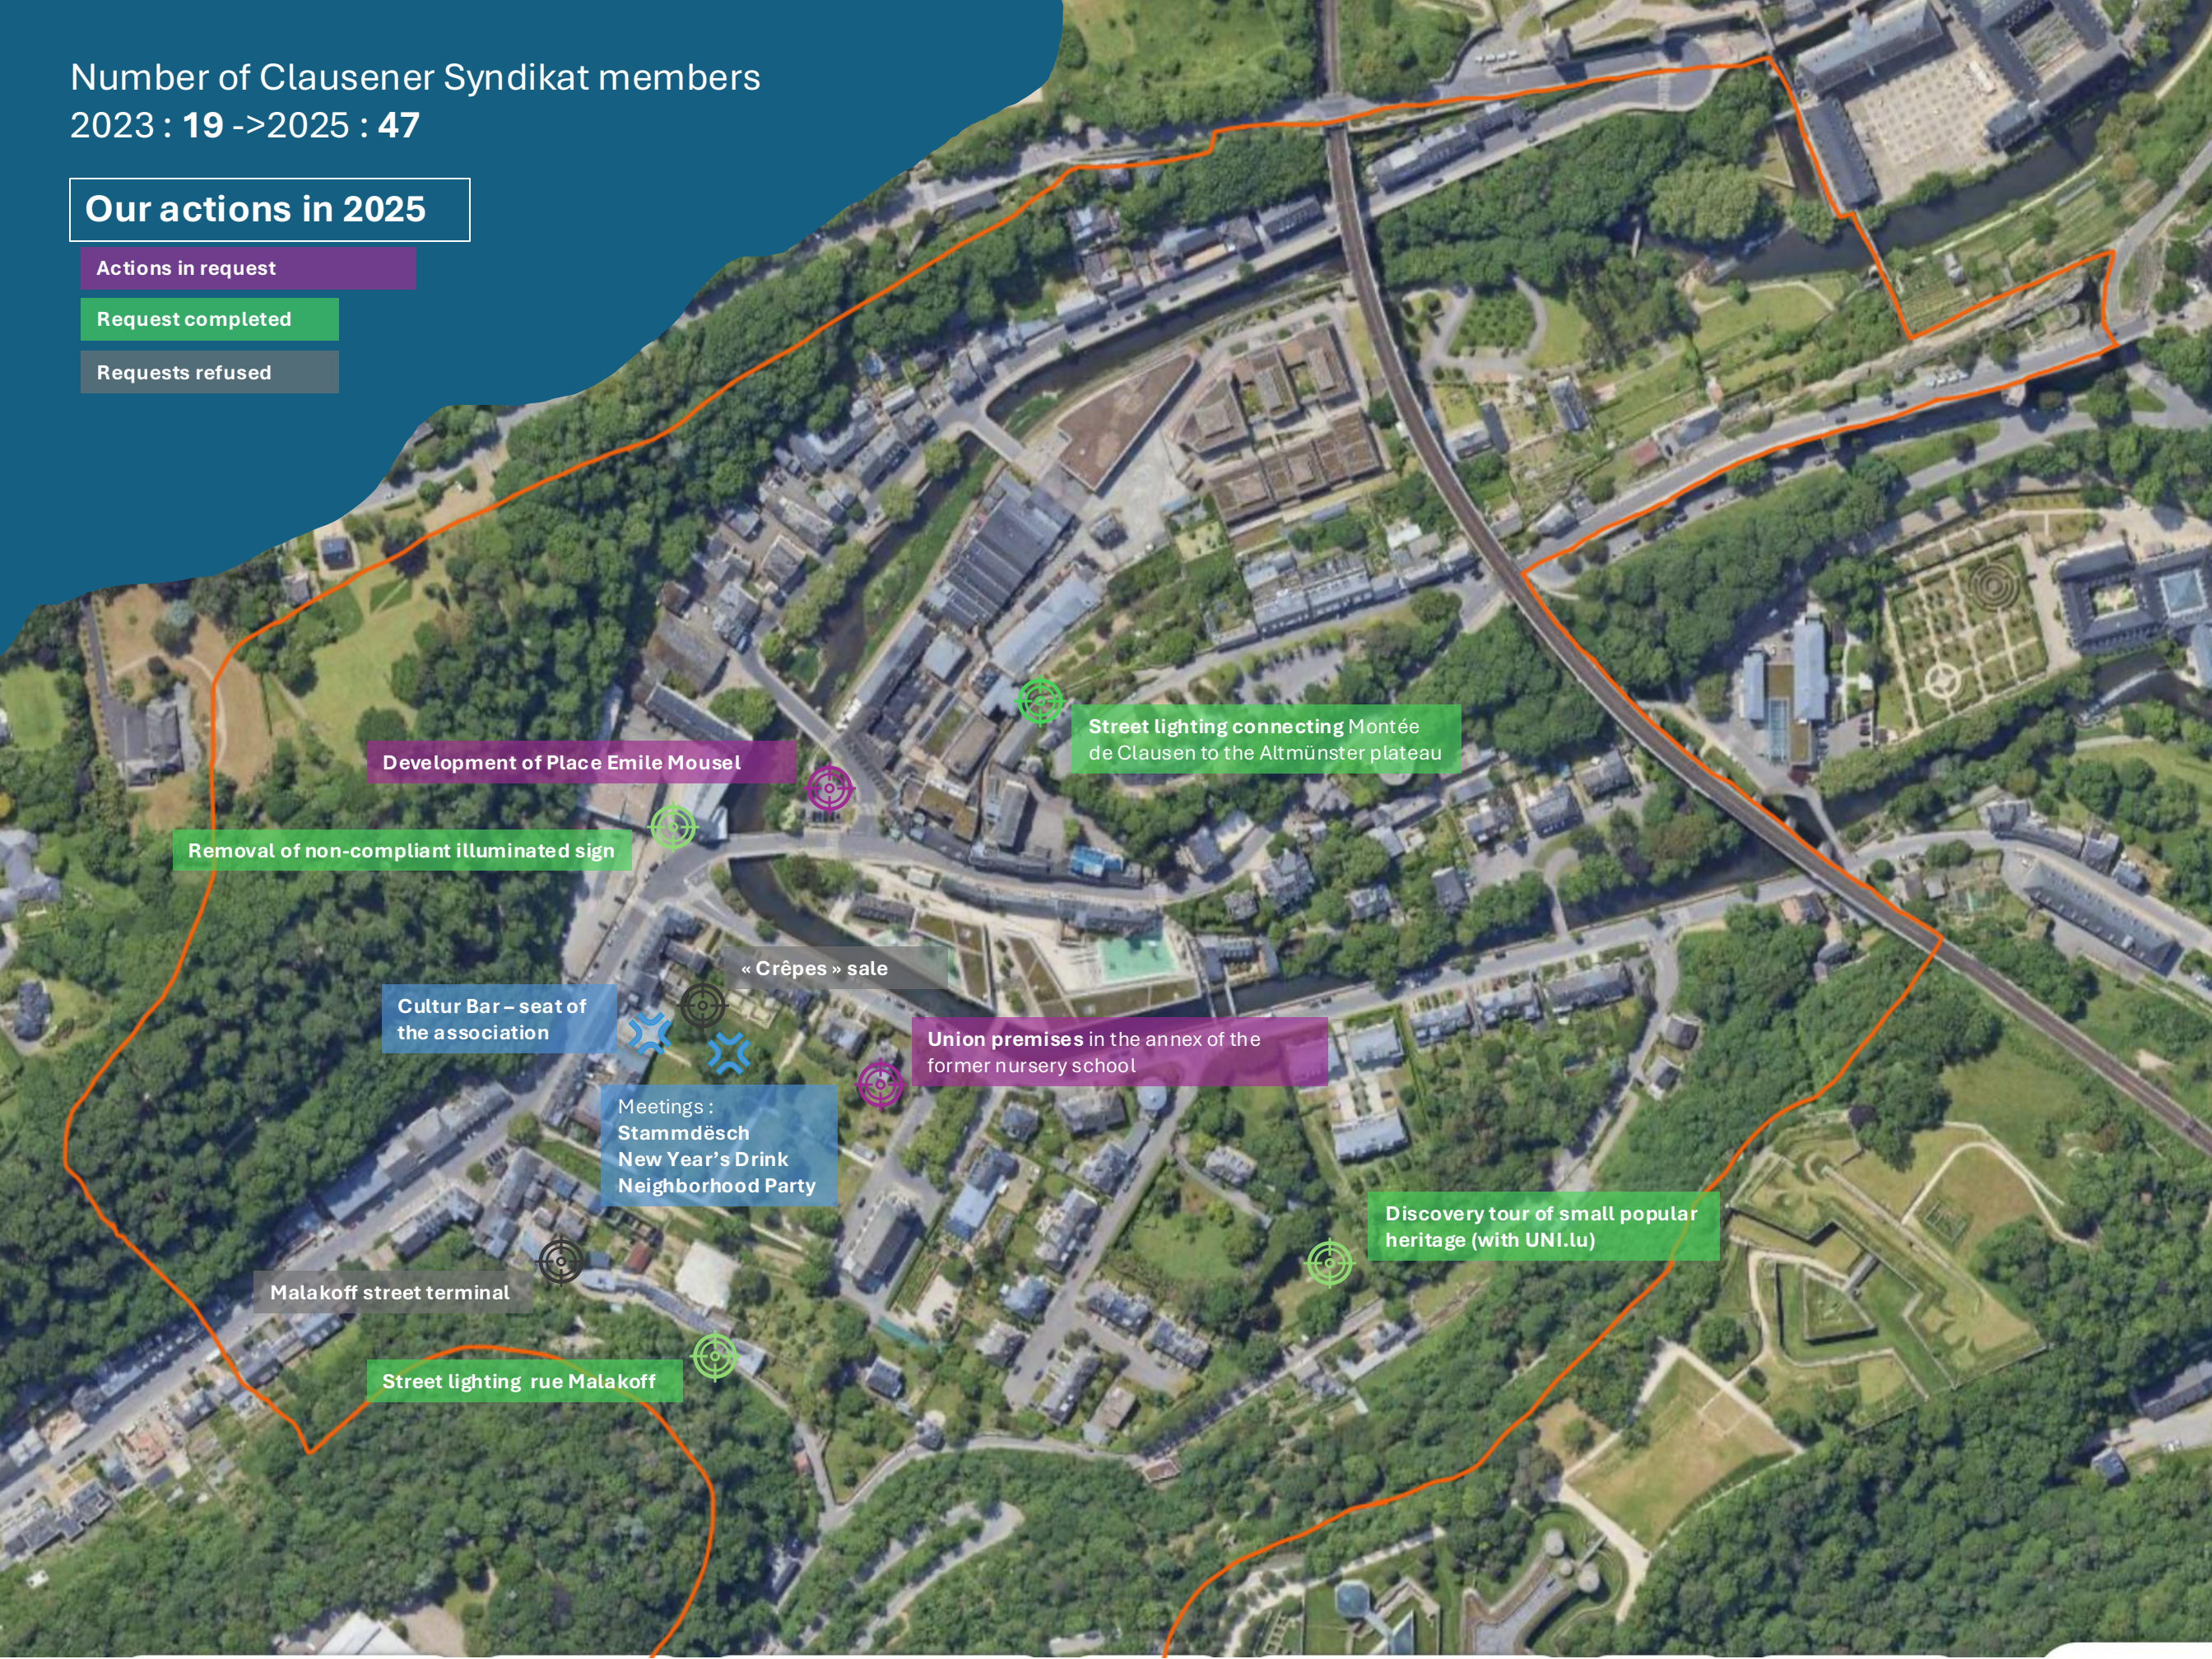

Borne rue Malakoff

Eclairage rue Malakoff

Nombre de voix et de
représentant.e.s du
quartier :
2023 : 19
2025 : 47 membres

Number of Clausener Syndikat members
2023 : 19 ->2025 : 47

Our actions in 2025

Actions in request

Request completed

Requests refused

Development of Place Emile Mousel

Street lighting connecting Montée de Clausen to the Altmünster plateau

Removal of non-compliant illuminated sign

« Crêpes » sale

Cultur Bar – seat of the association

Union premises in the annex of the former nursery school

Meetings :
Stammdësch
New Year's Drink
Neighborhood Party

Discovery tour of small popular heritage (with UNI.lu)

Malakoff street terminal

Street lighting rue Malakoff